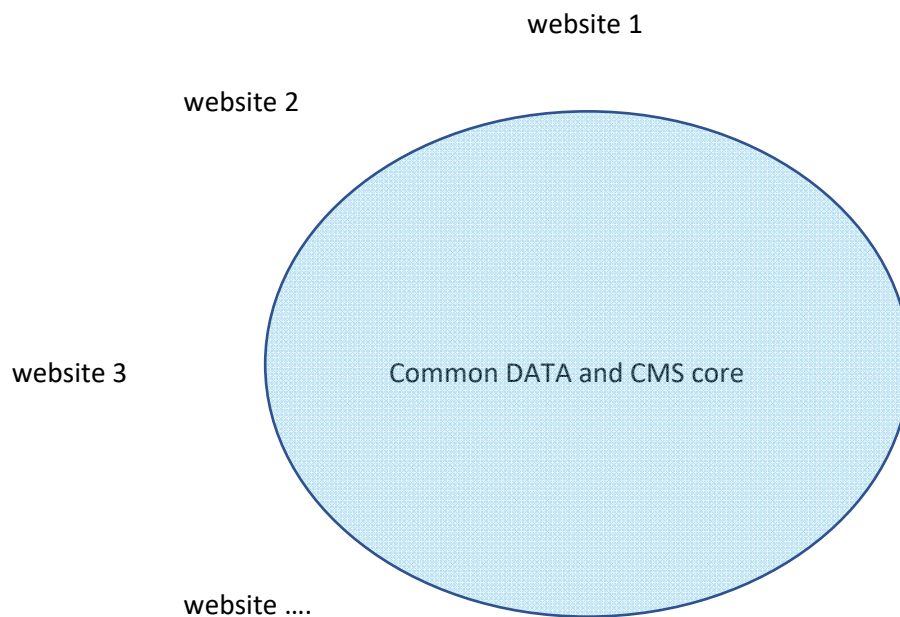

USE OF DOMAIN NAMES

The platform's revenues come from direct or indirect use through space rentals and fees paid by commercial networks.

PLATFORM ARCHITECTURE

The platform must be made up of a common data and software core.

The model allows the interaction and monetization of digital data.

SUSTAINABILITY

Create a visible and recognized entity so as to create a foundation on which the brand image will stand

Having the exclusivity on the domain names guarantees the development of the platform over time